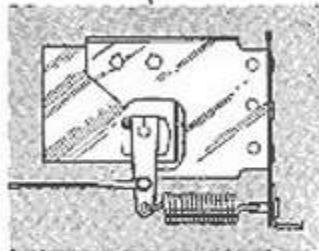

Emergency Bomb Door Cam - Set Position

Valve Arm - Closed

Emergency Bomb Door Cam - Tripped Position

Valve Arm - Open

**EMERGENCY BOMB RELEASE SYSTEM  
B-24D**