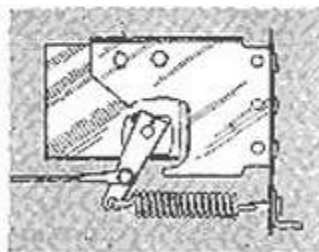

Emergency Bomb Door Cam - Set Position

Valve Arm - Closed

Emergency Bomb Door Cam - Tripped Position

Valve Arm - Open

**EMERGENCY BOMB RELEASE SYSTEM  
B-24D**