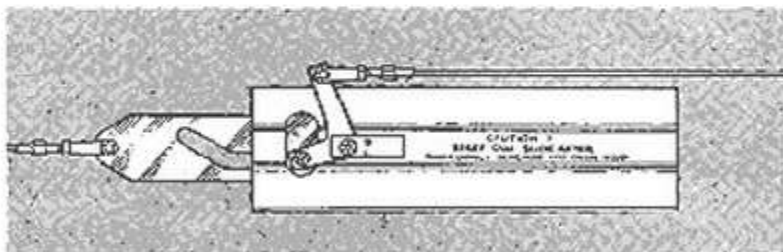

Emergency Bomb Door Cam - Set Position

Valve Arm - Closed

Emergency Bomb Door Cam - Tripped Position

Valve Arm - Open

**EMERGENCY BOMB RELEASE SYSTEM  
B-24D**